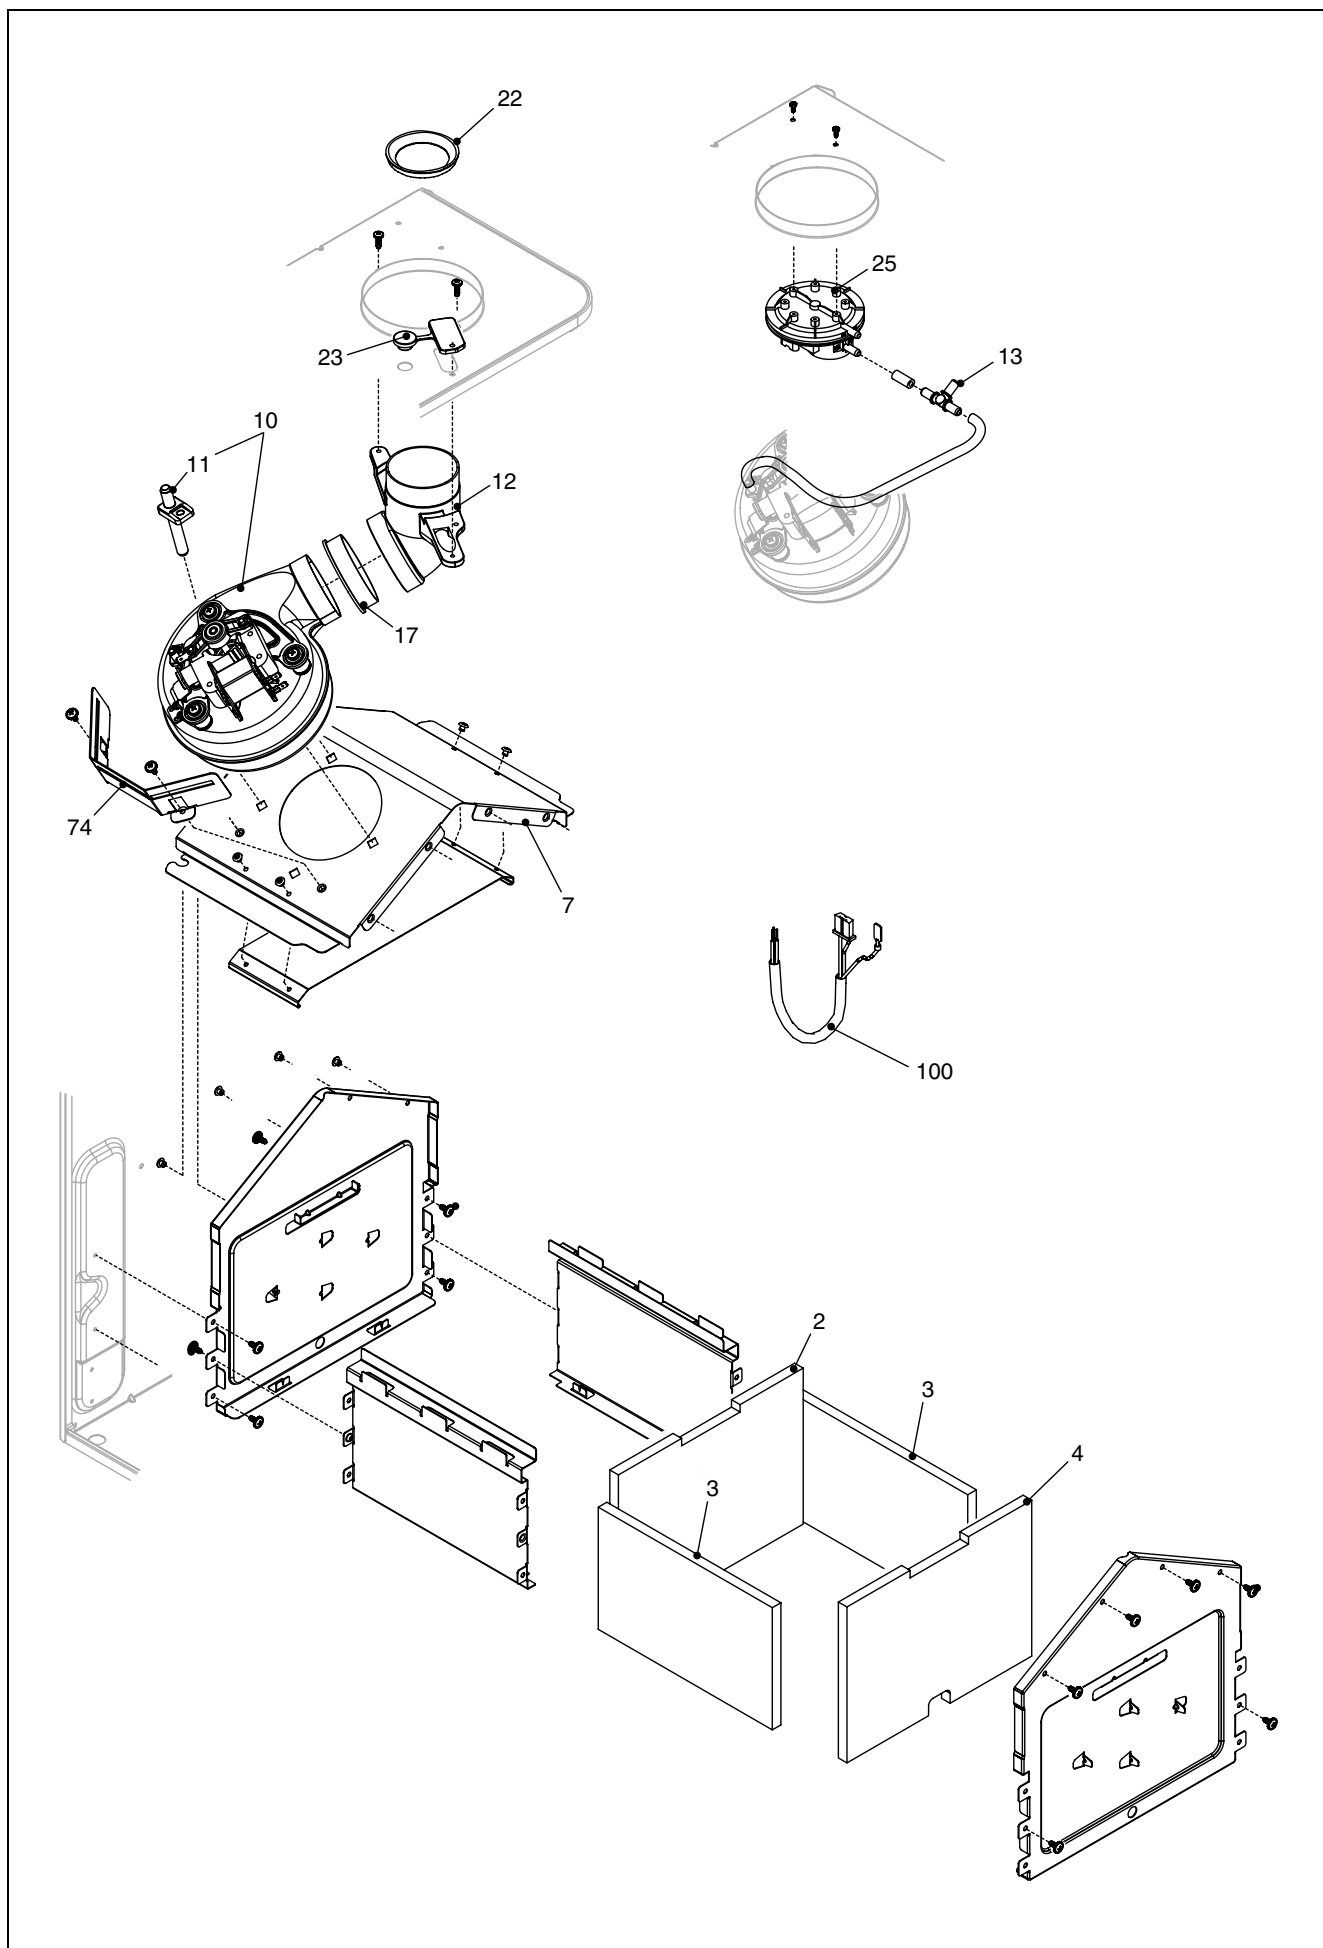

POS.	DESCRIPTION	24kis
2	Back insulatin panel	4366890
3	Insulation panel	4366891
4	Front insulation panel	4366892
7	Flue draught diverter	4366893
10	Fan kit	4R000061
11	Pressure connection	4367002
12	Fumes connection	4366895
13	Segnal amplifier	4R000061
17	Washer	4366896
22	Flange Ø 42	4365995
22	Flange Ø 44	4365323
23	Cap smoke analysis	4366897
25	Pressure switch	4365637
74	Fan support kit	4367016
100	Combustion cable	4366985